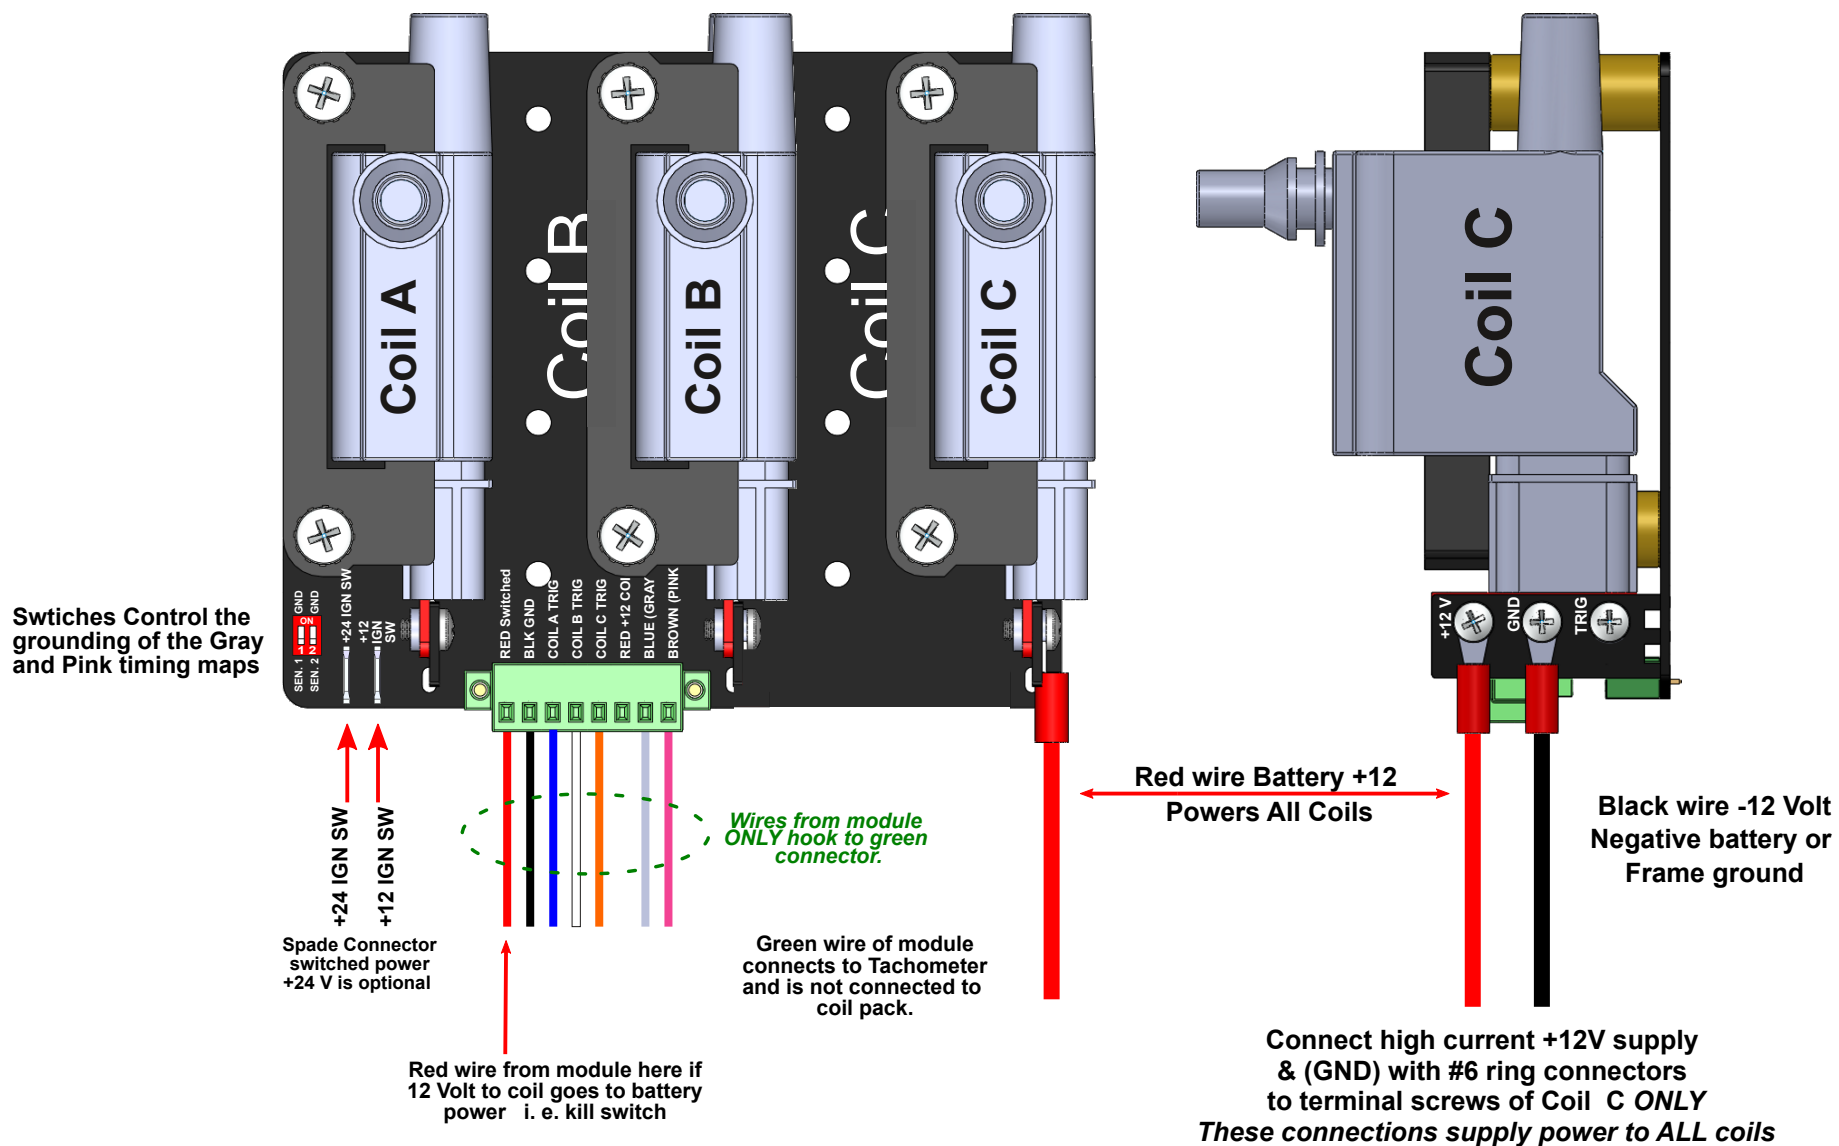

# MC2SP Coil Wiring

Coils wired to battery  
Ignition module switched  
separately 12 or 24 Volt

# MC2SP Coil Wiring

Coils wired to battery  
Ignition module switched  
separately 12 Volt ONLY